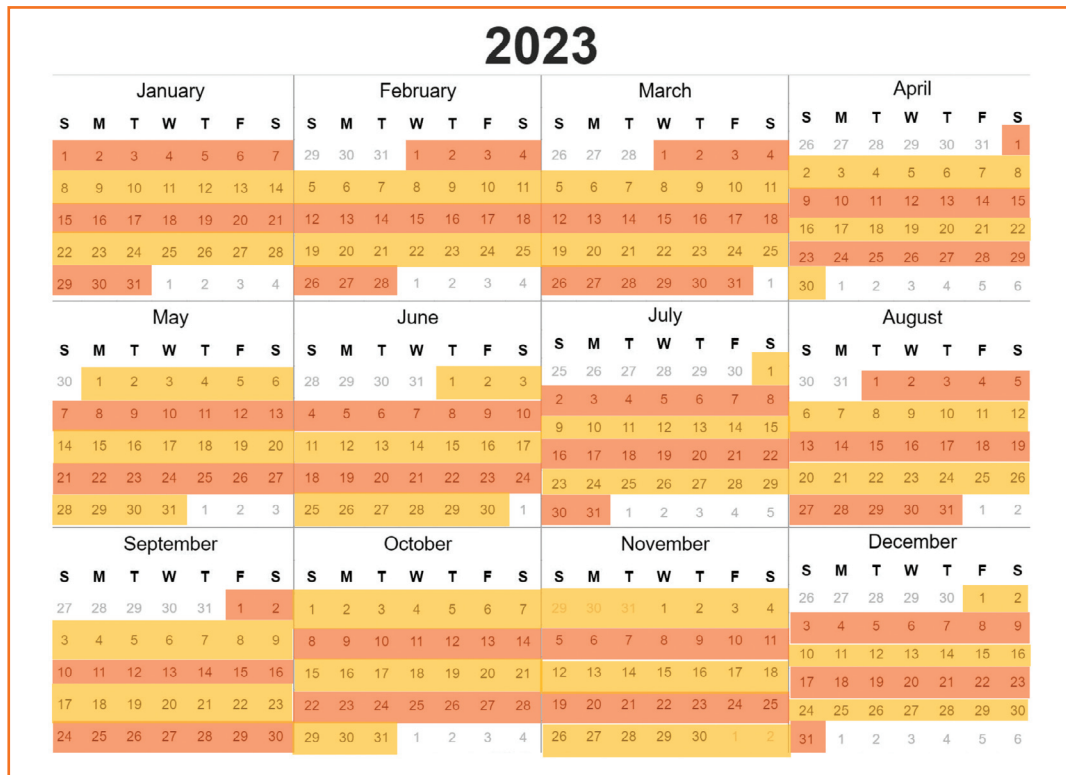

2023 RECYCLING SCHEDULE

To identify the recycling week where you live, check the recycling collection map on the City's website or call the Street Department.

Visit smwi.org/207/Street-Department. Collection maps are on the right side of the page.